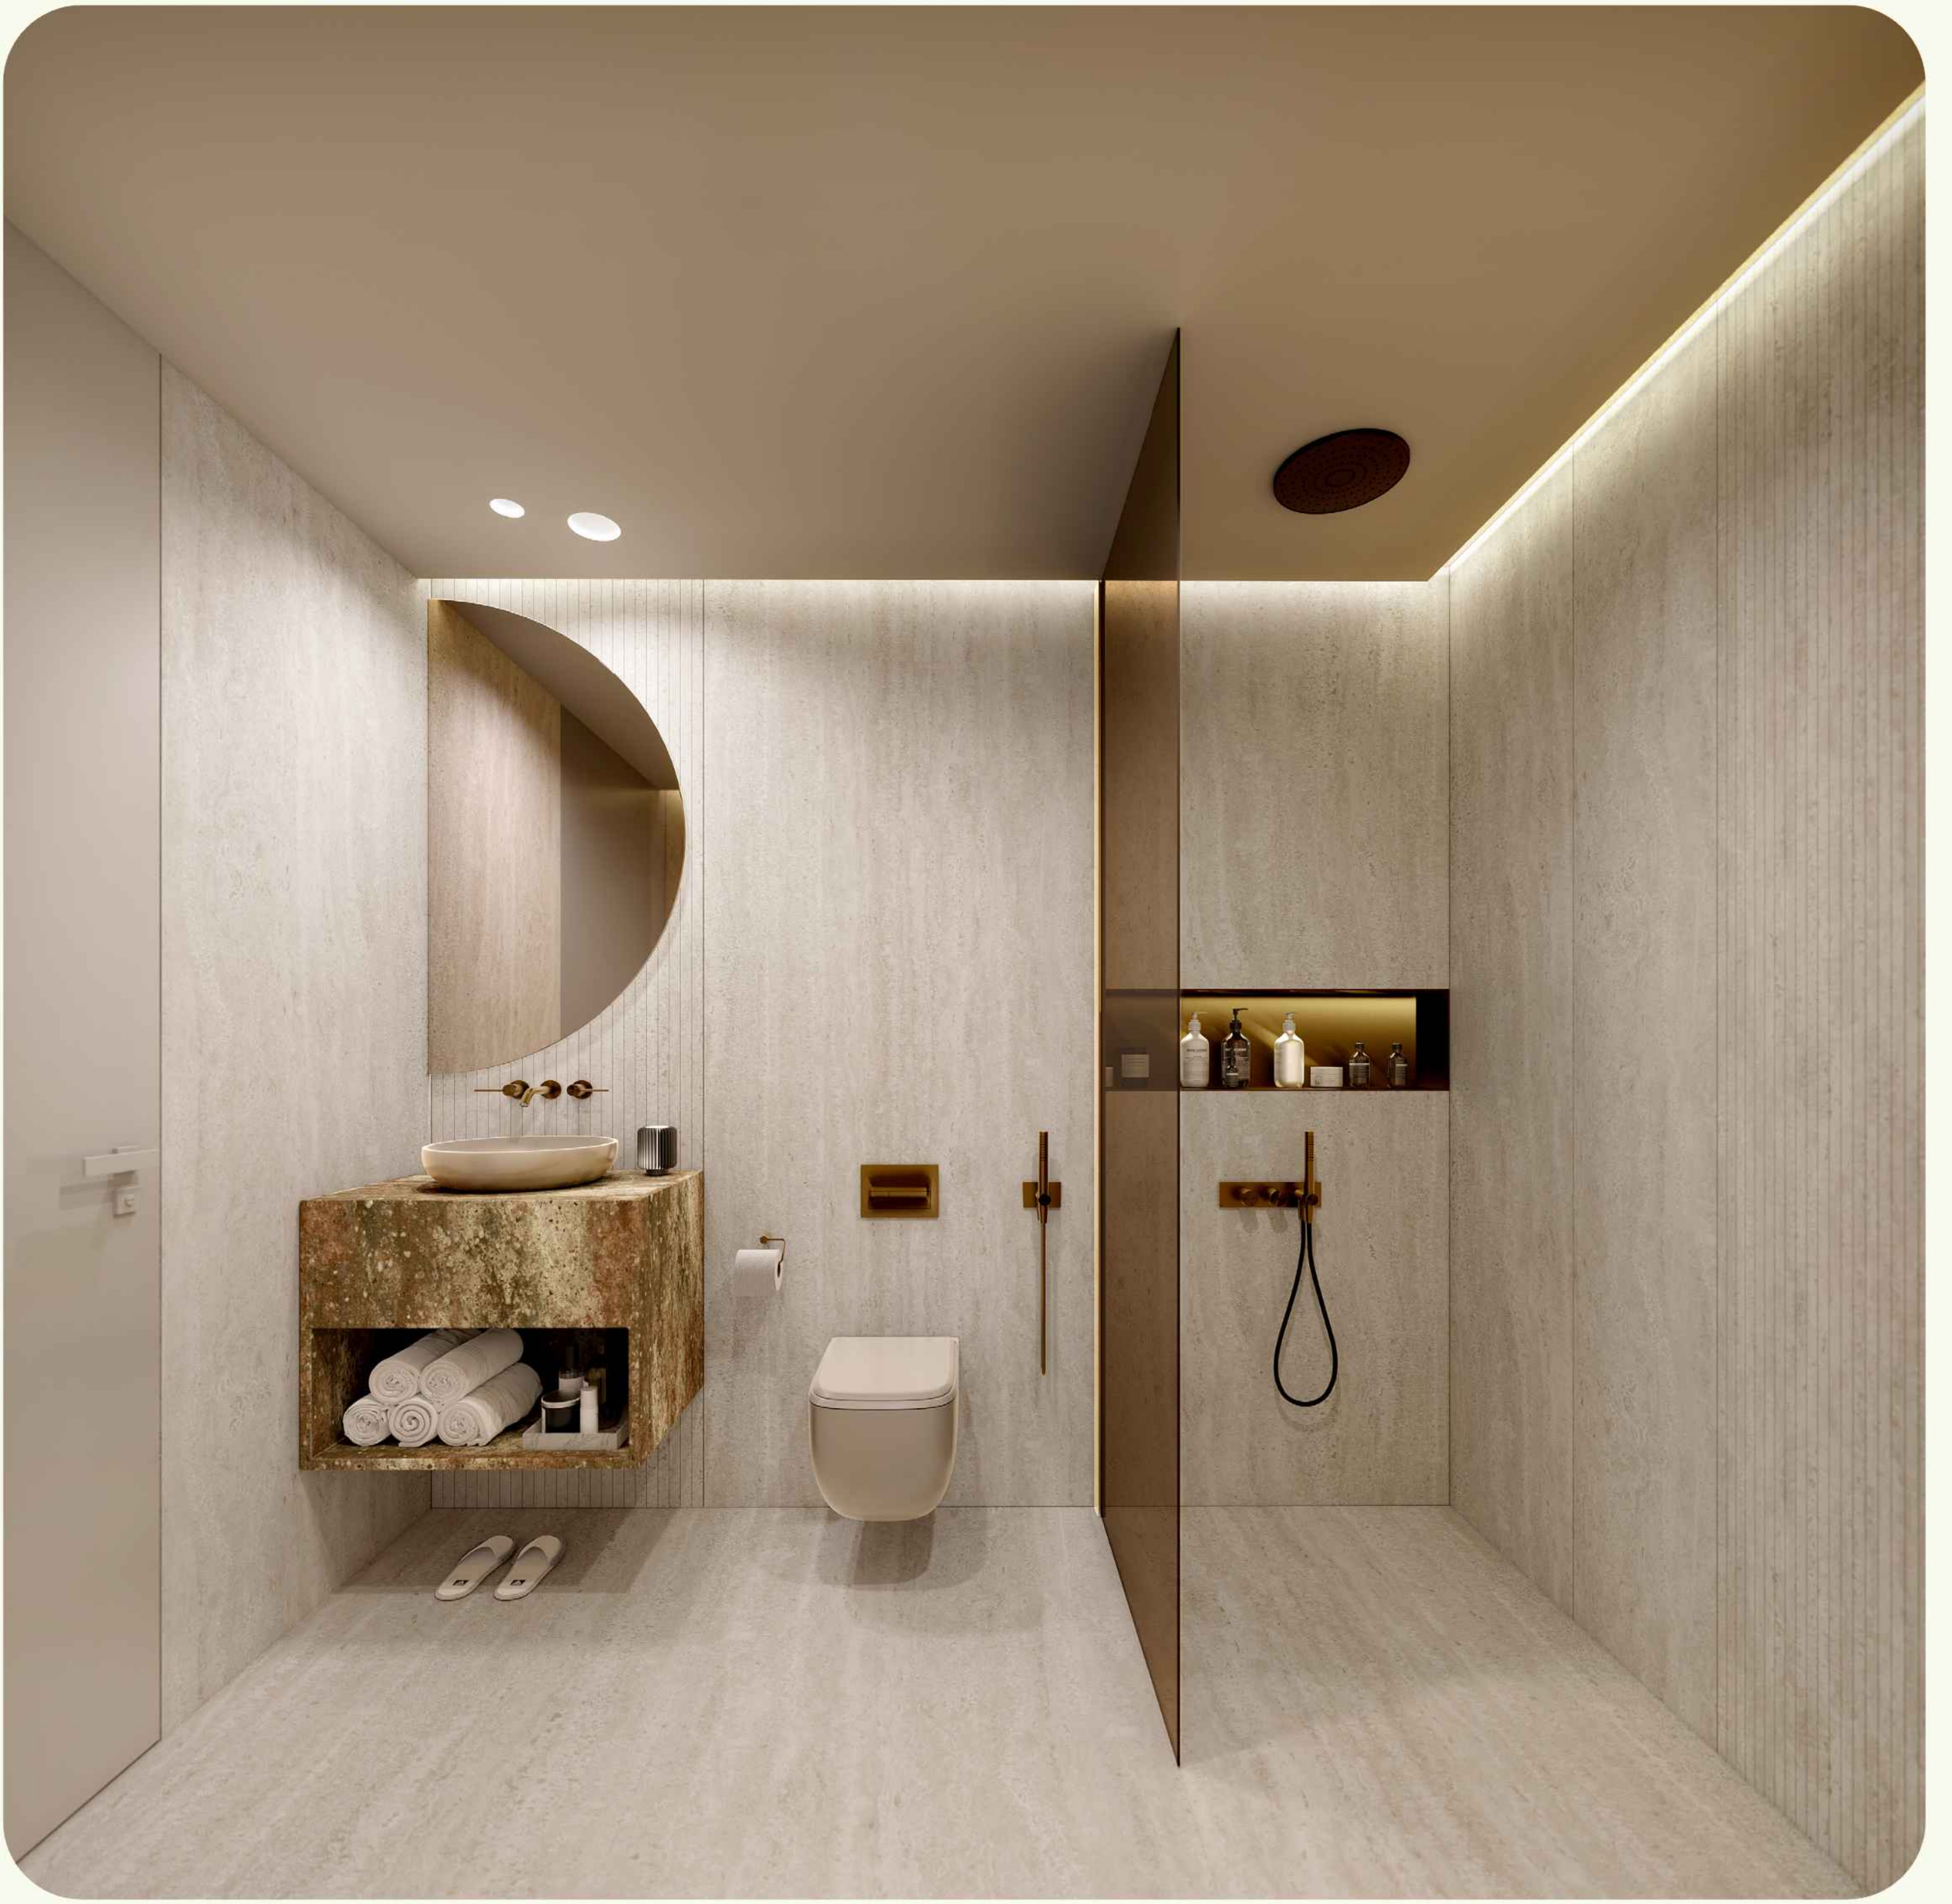

QUALITY BATHROOMS AT RISE RESIDENCES